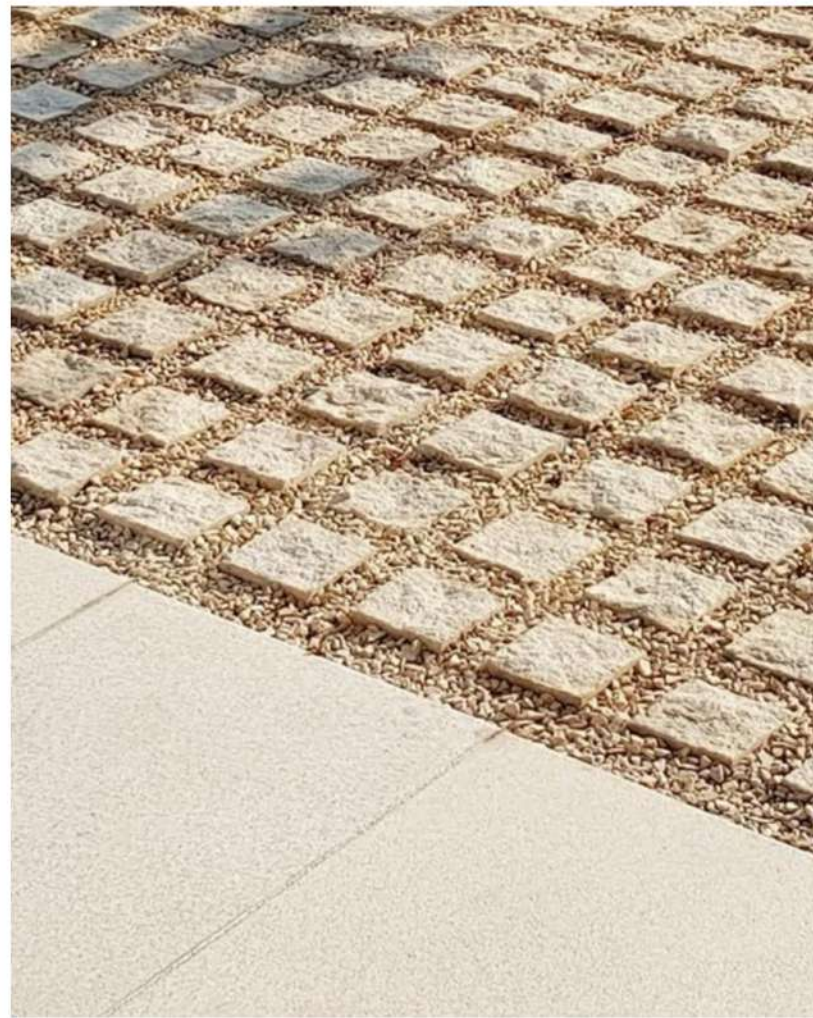

ground access • gravel with stone bricks for car access