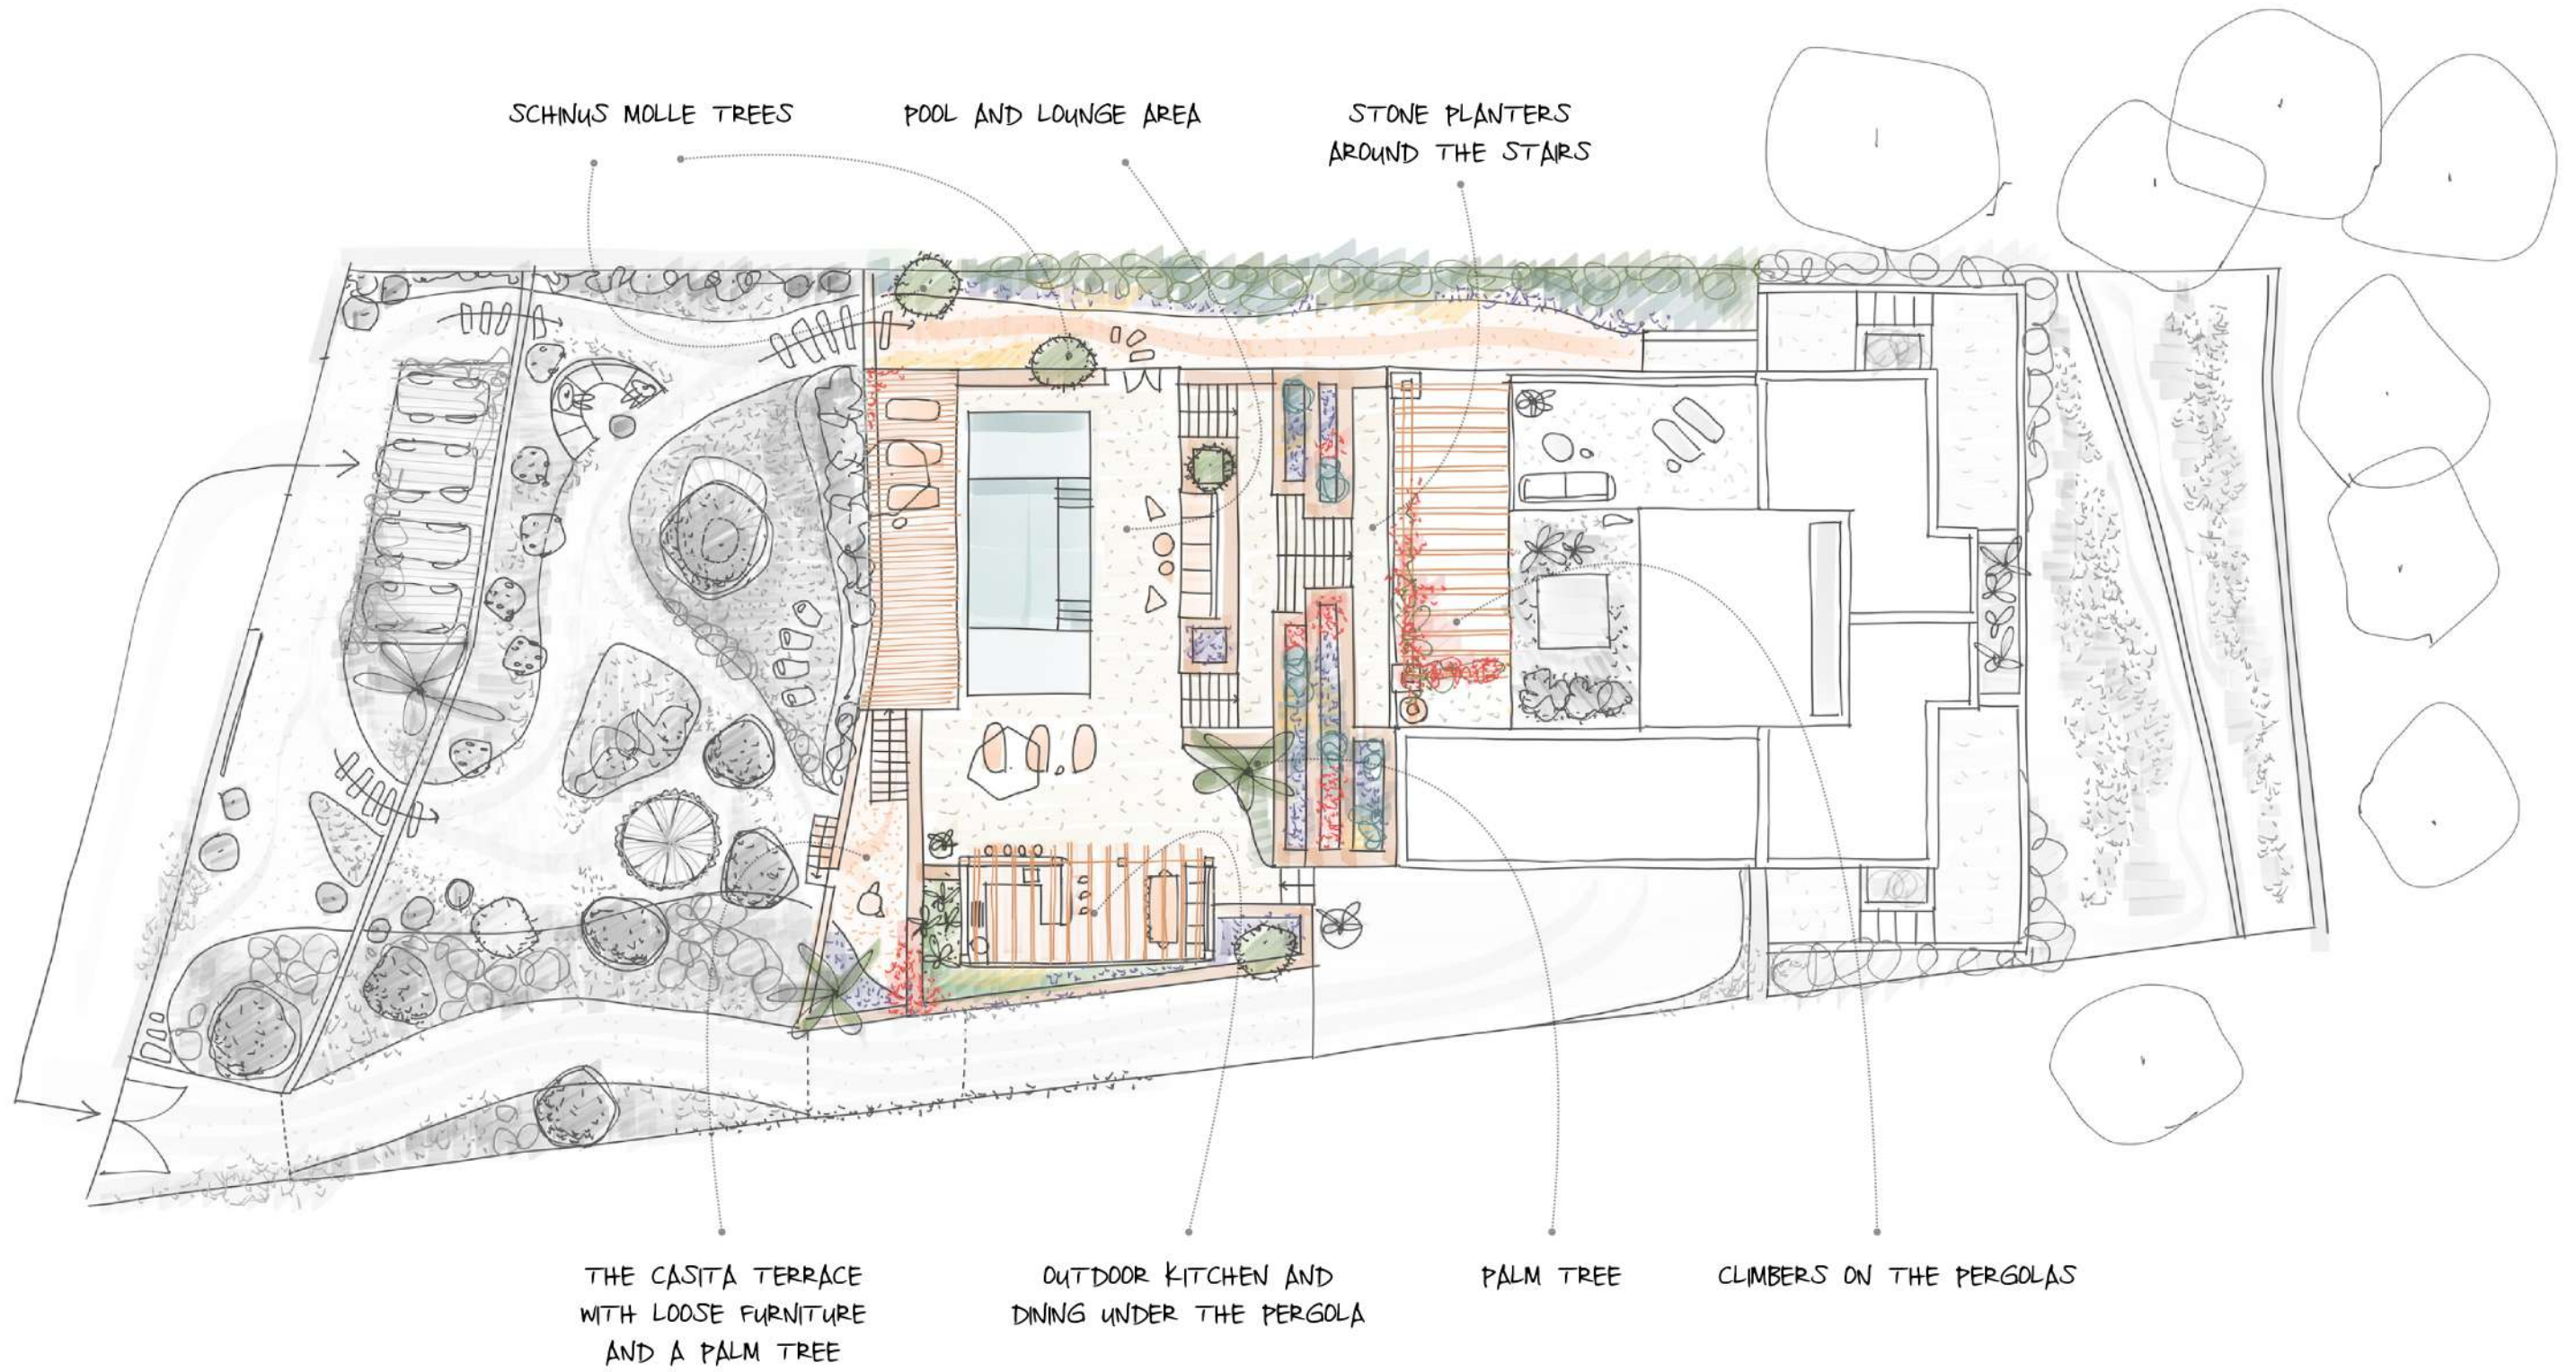

echinacea purpurea • stipa t

rosmarinus p • caliza stone

main garden

•
ibiza .
exteriors
•

outdoor cinema with wooden poles

yutte carpet under majestic olive tree

majestic olive tree and grass surface for lounge area

main garden

siesta lounge & outdoor cinema

enjoy a film under a sky full of stars

ibiza .
exteriors

casa garden · sketch plan

•
ibiza .
exteriors
•

colorful bouganvilleas climbing on wall planters

sand gravel • with bushes and flower making paths