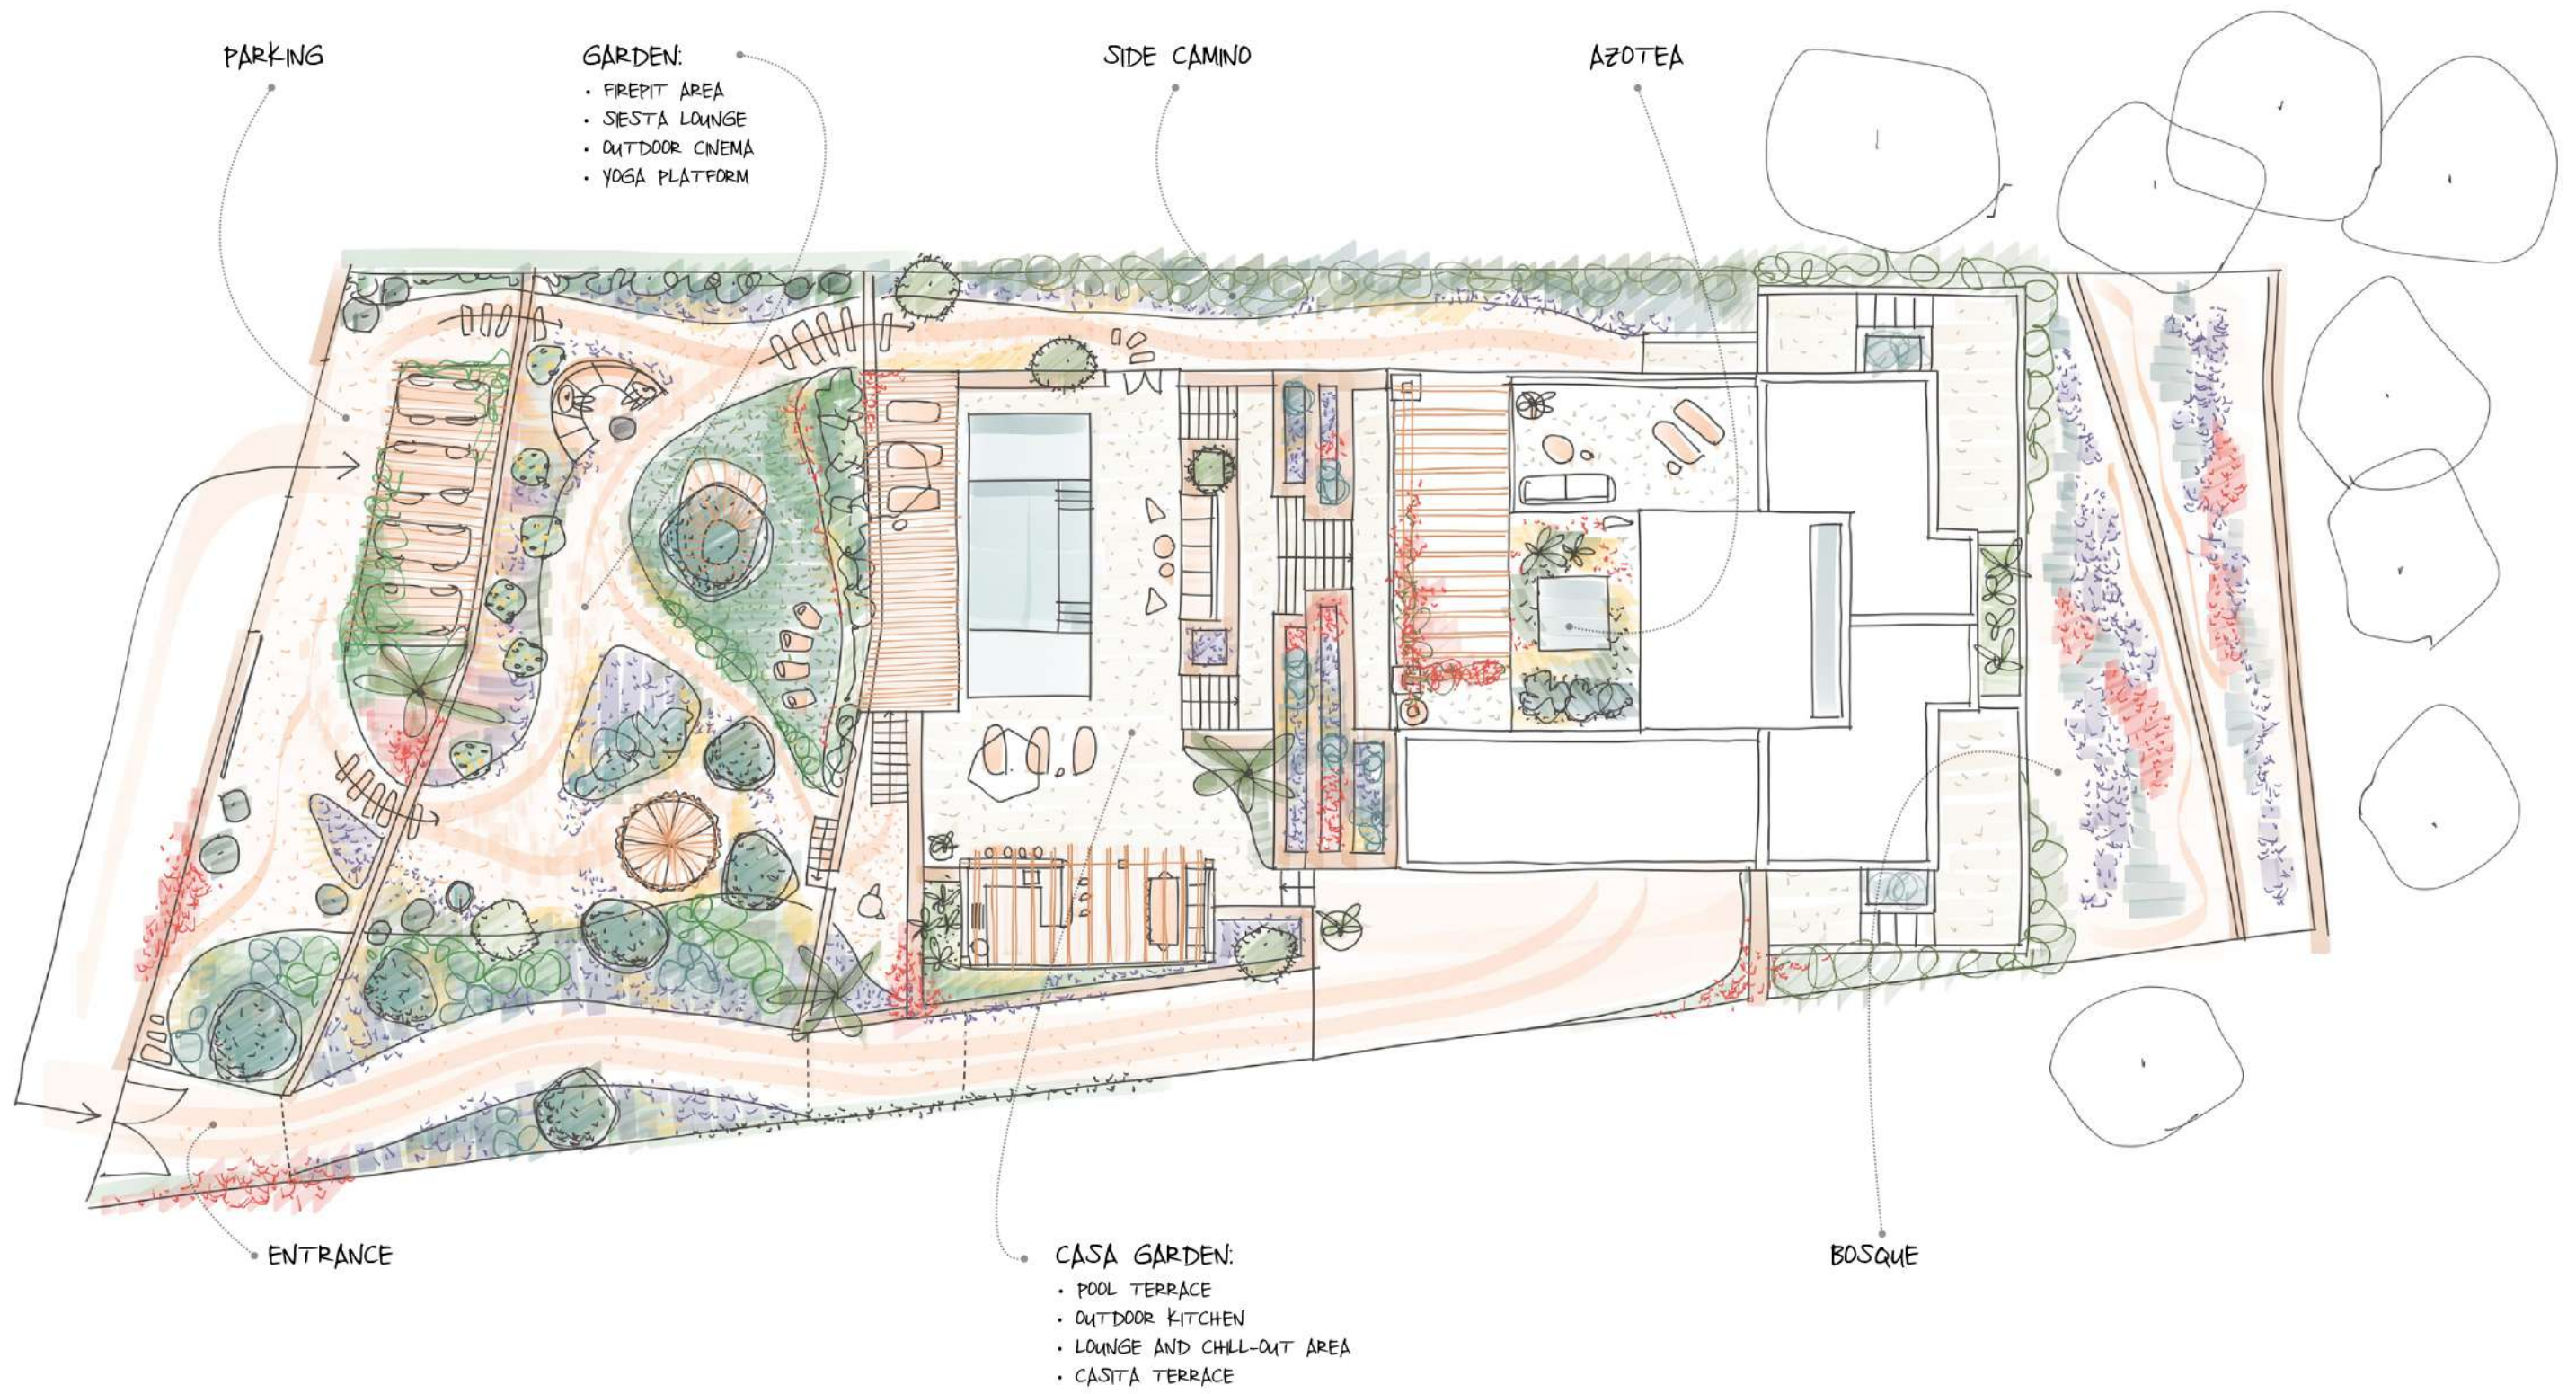

ibiza . exteriors

general · sketch plan