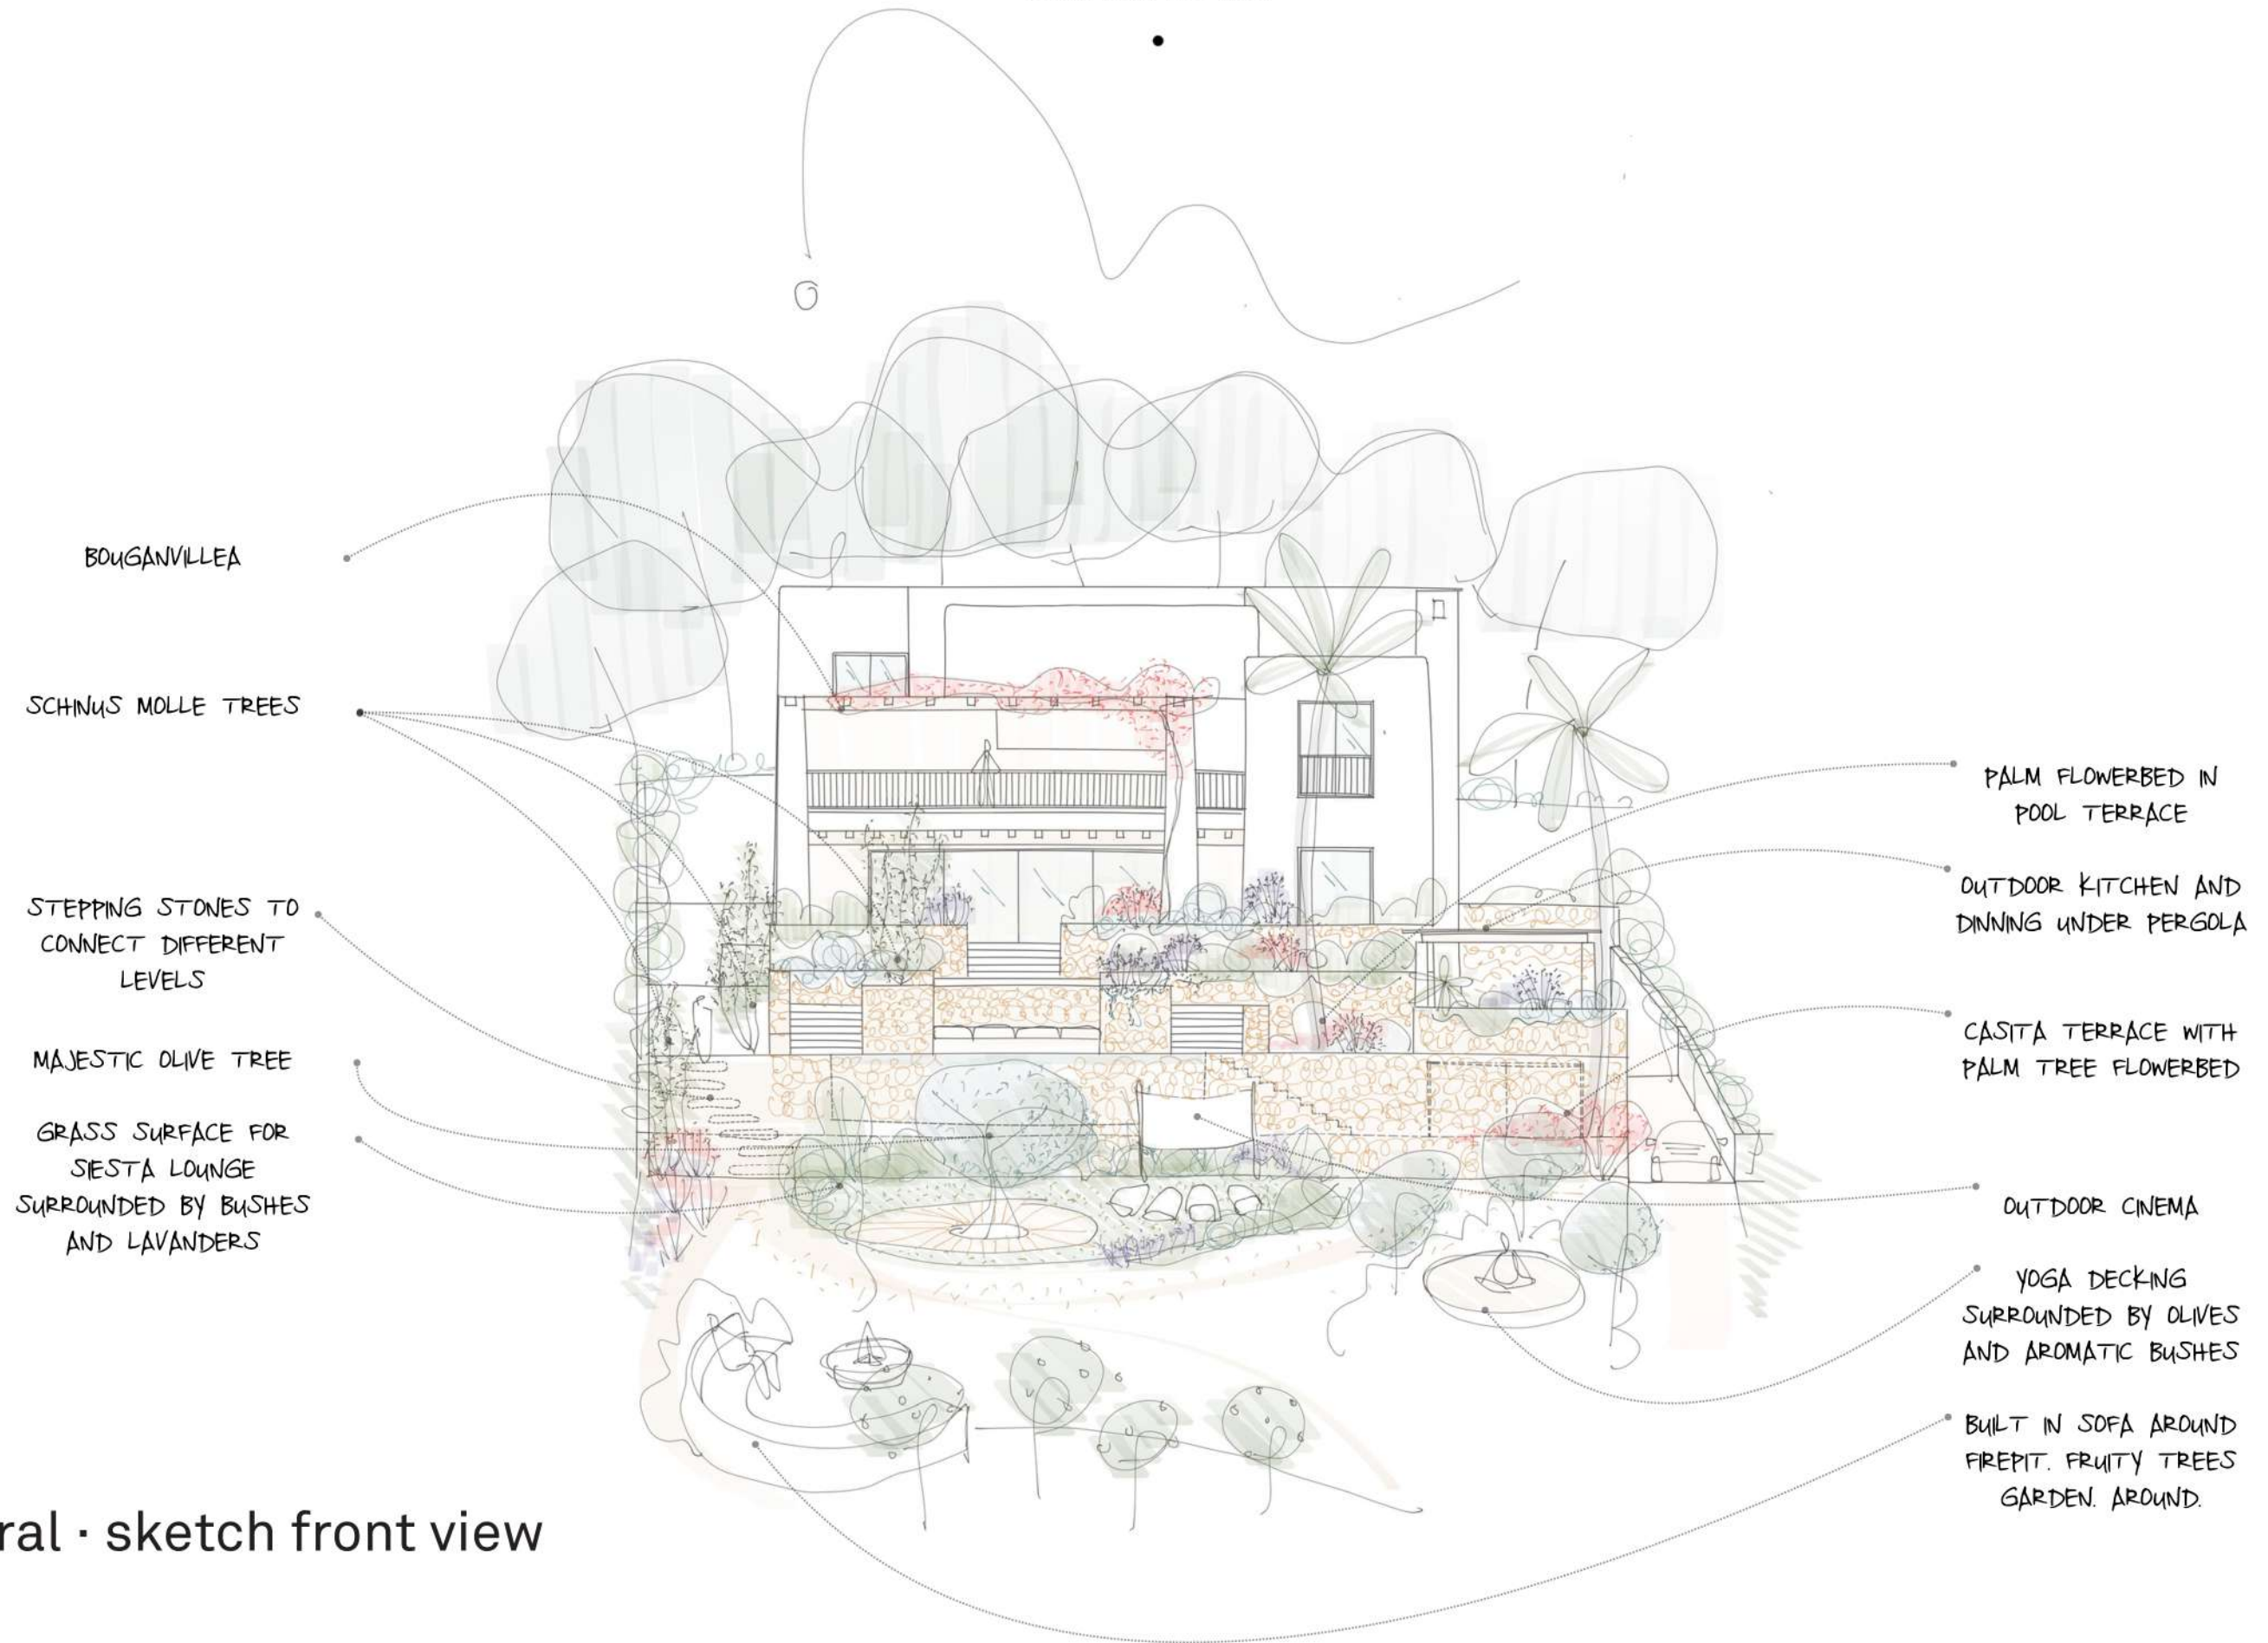

FAYRY LIGHTS ON MAJESTIC OLIVE
TREE

HIDDEN STEAK LIGHTS IN
PLANTERS

TREES WITH UPLIGHTS AND HIDDEN
STEAK LIGHTS IN BETWEEN PLANTS AND
BUSHES

PALM TREES UPLIGHTS

HIDDEN STEAK LIGHTS IN BETWEEN
PLANTS

HIDDEN STEAK LIGHTS IN BETWEEN
PLANTS

general lighting · sketch plan

We would like to enhance the garden and each function with indirect light in between bushes and trees.

•
ibiza .
exteriors
•

faro • steak

marset • bollard

lombardo • bollard

ambience

ibiza . exteriors

general · sketch front view

•
ibiza .
exteriors
•

gracias
to be continued

● ● ●
APRIL 2025