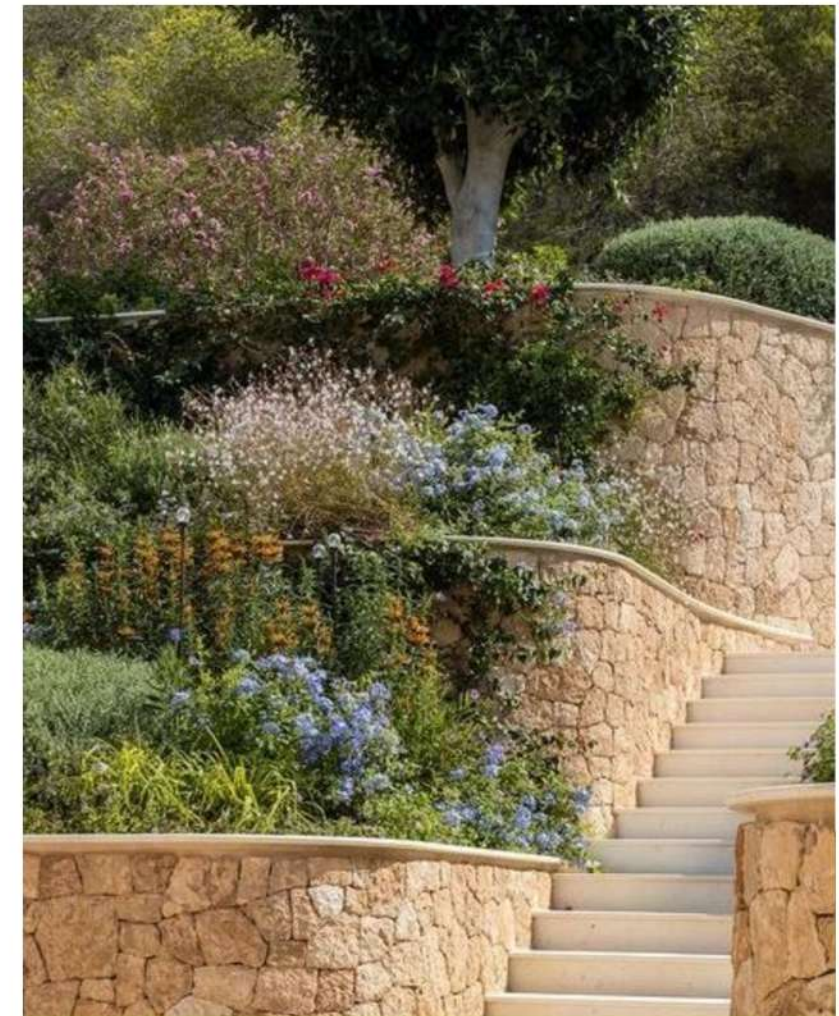

lower finca gate • with eucalyptus sticks

casa garden

caminos

•
ibiza .
exteriors
•

colorful bouganvilleas climbing on pergolas

false pepper tree to feel the summer breeze

naturalistic mediterranean plants in stone planters

casa garden

pool terrace

a delicate combination of aromatic and colorful plants fitted in planters around pool terraces, are invading each edge and mixing each other as a tapestry

•
ibiza .
exteriors
•

a palm tree near the pool