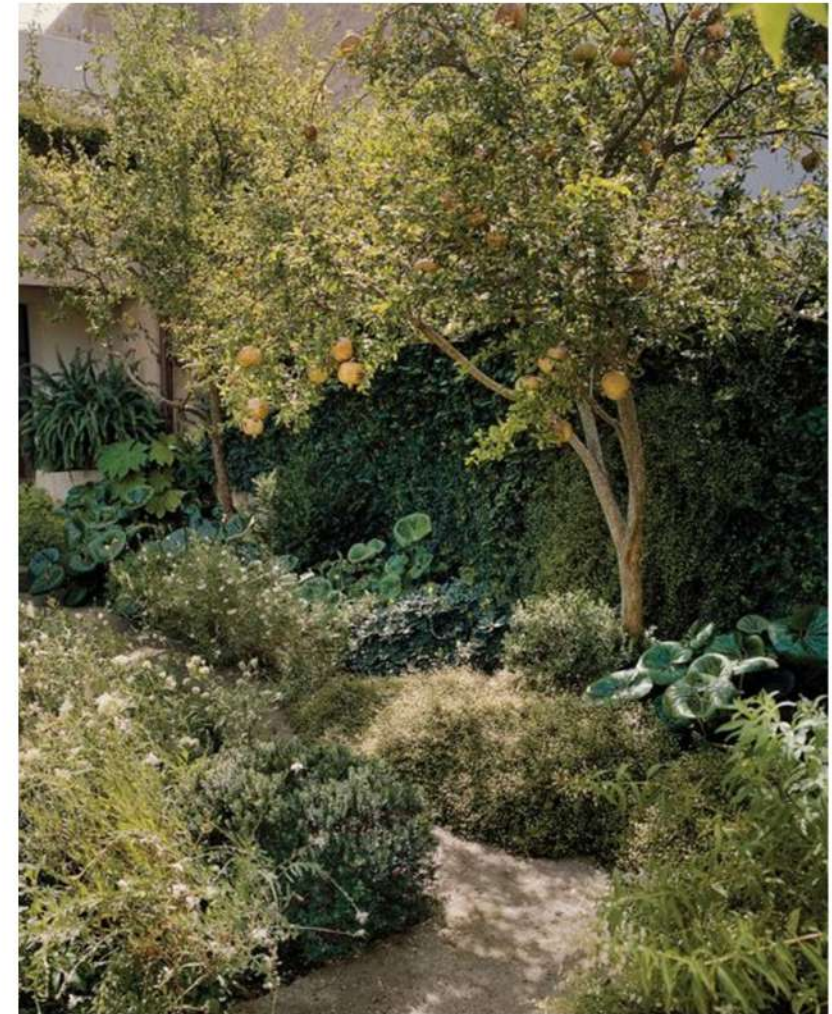

pomgranate • rosmarinus p

main garden

entrance

orange, lemon and pomegranates along the garden, accompanied by aromatic bushes and flowers