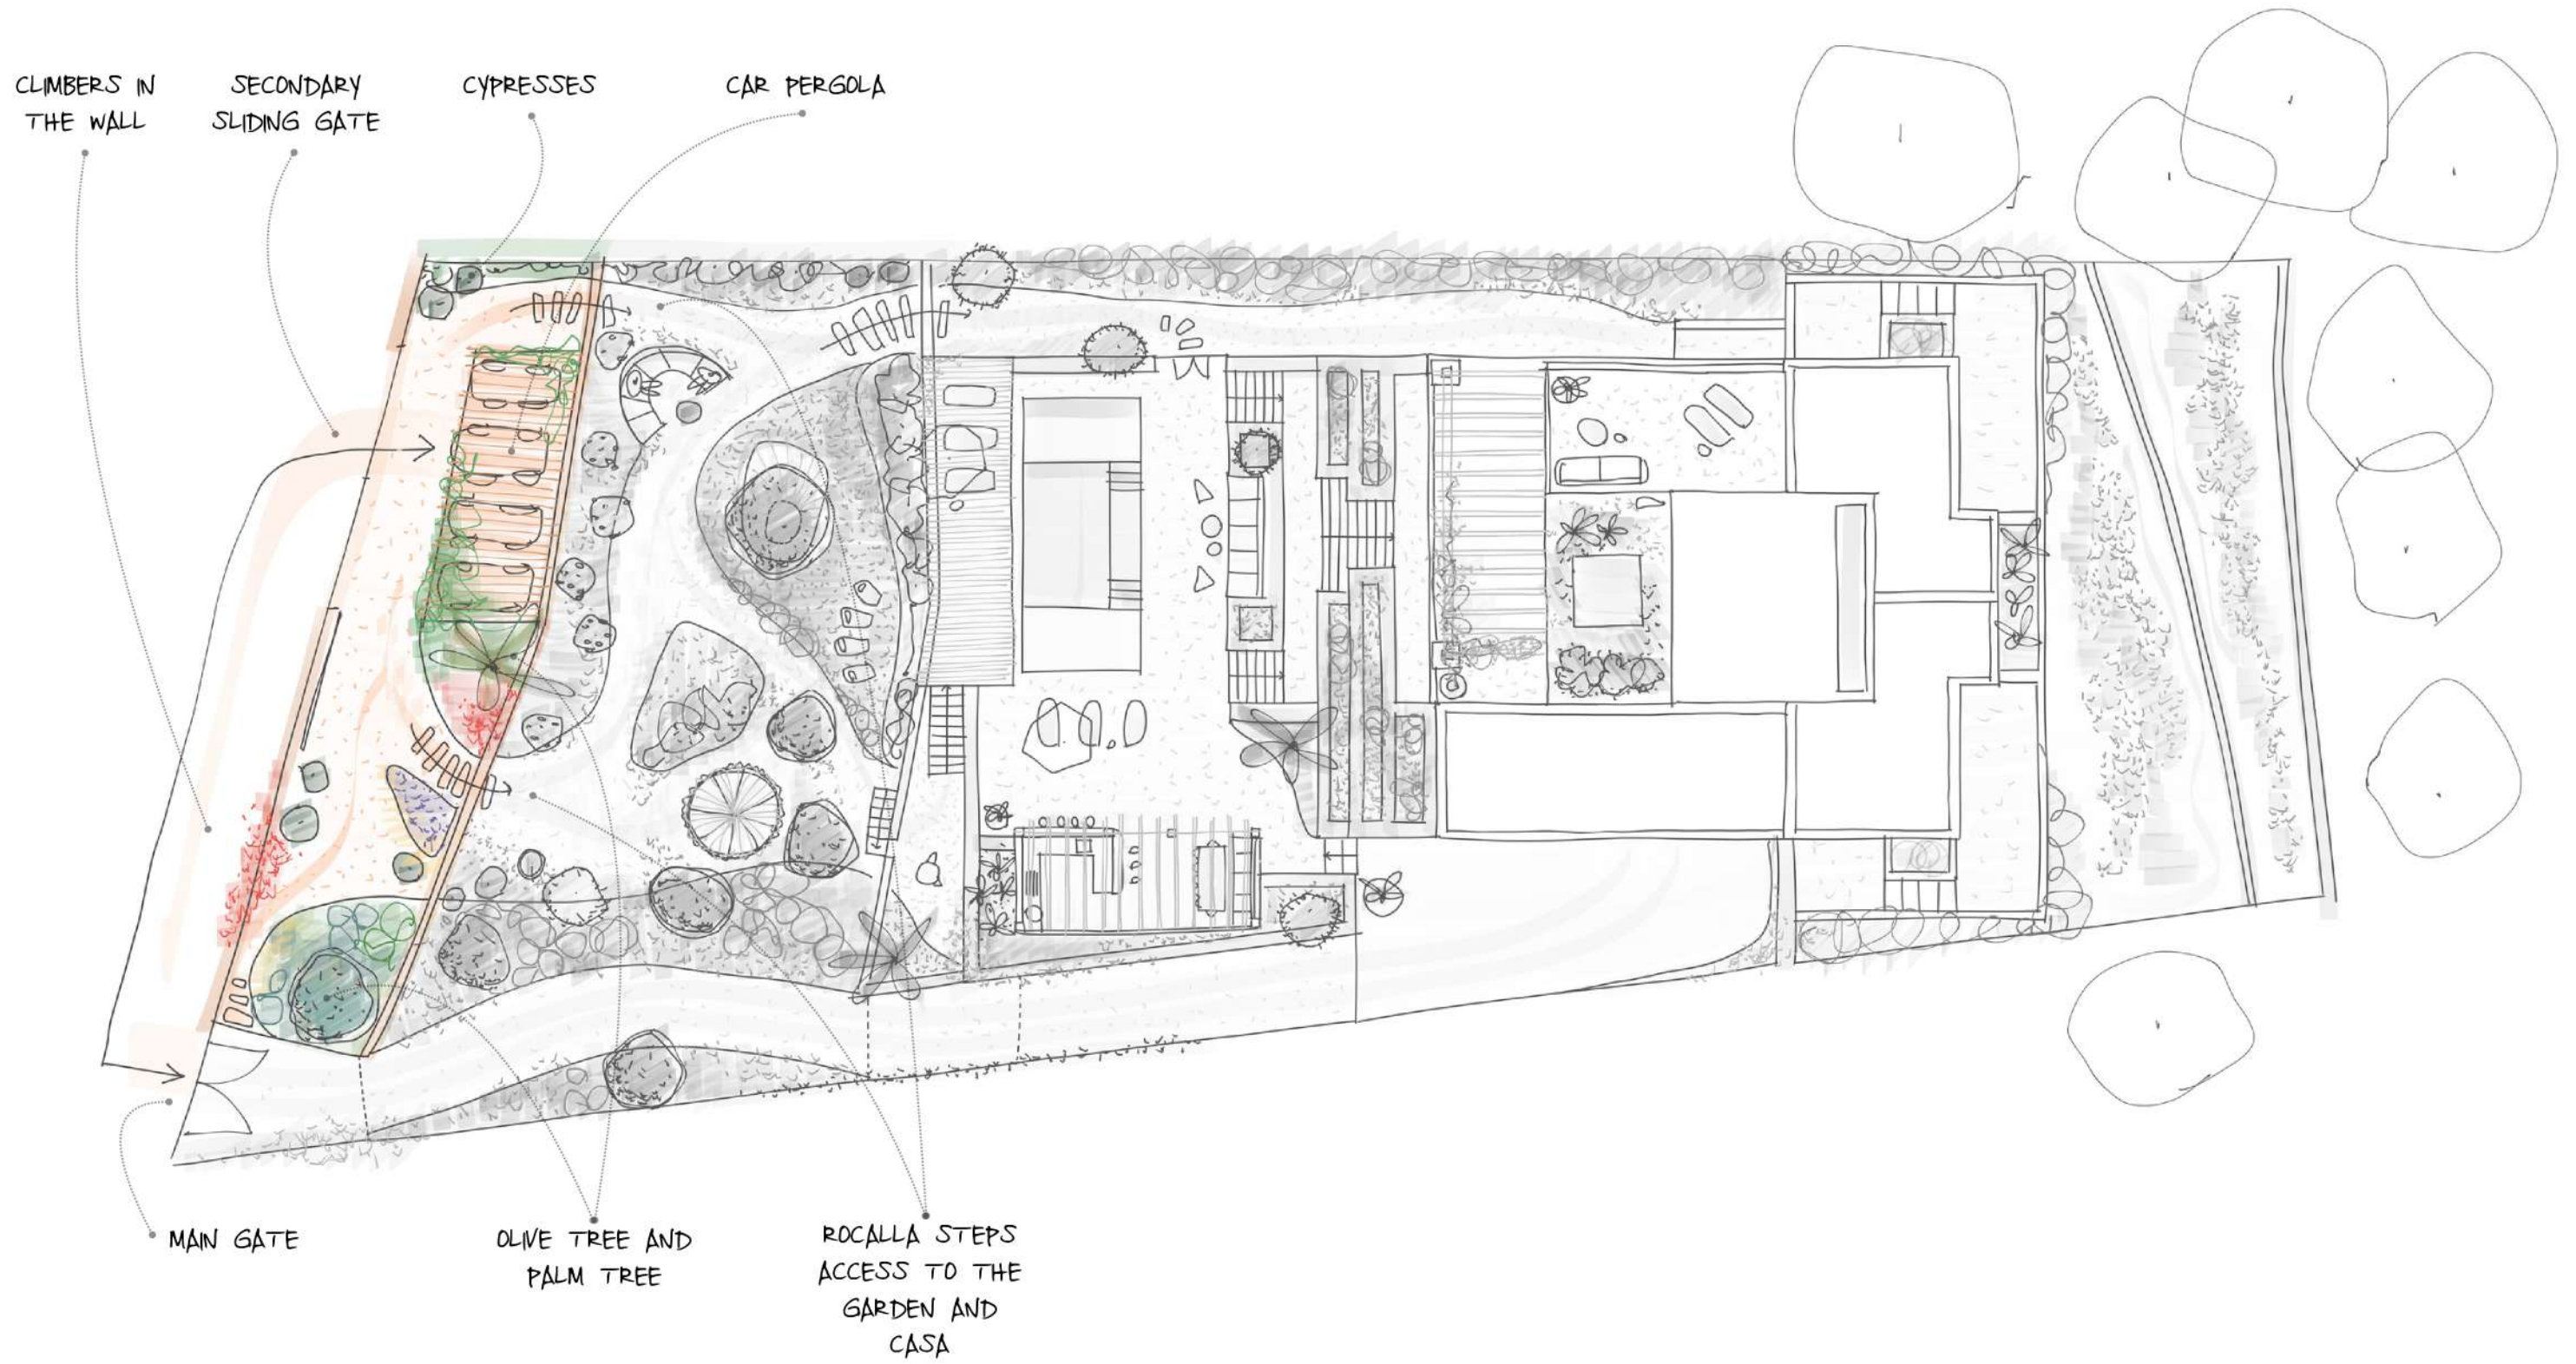

ibiza
exteriors

parking · sketch plan

a warmth welcome to Can Tormentas, a mediterranean oasis in its essence