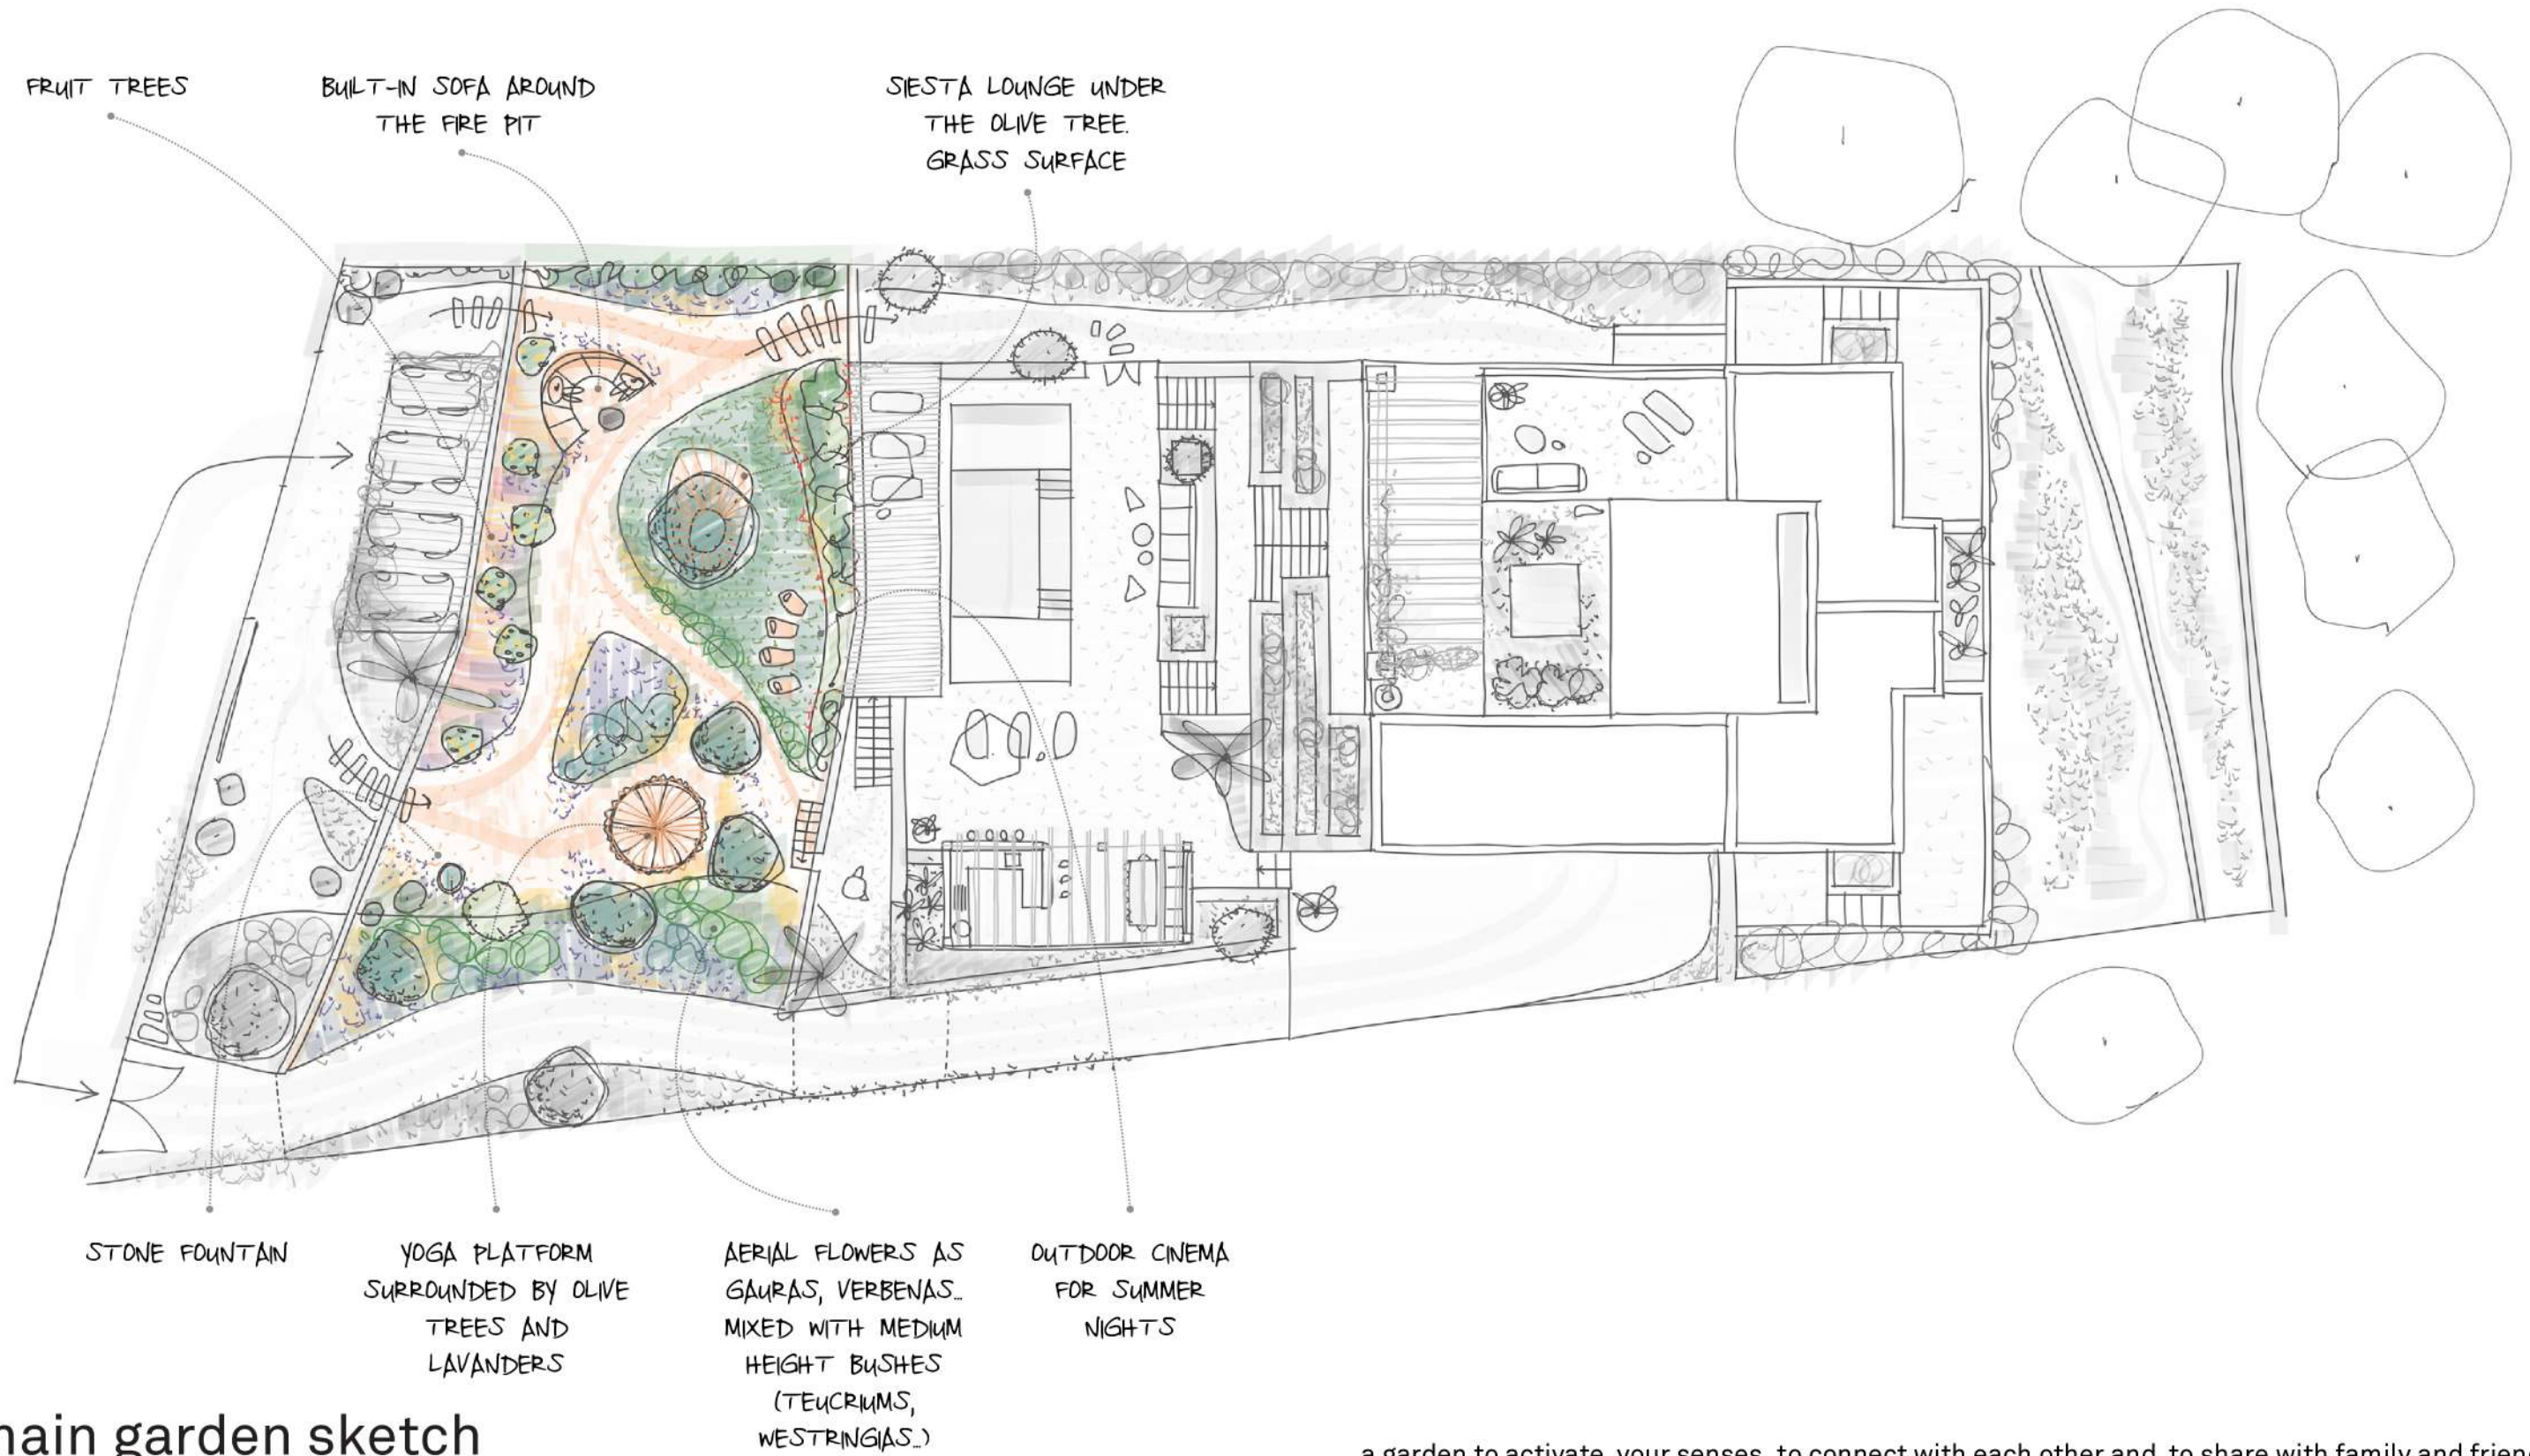

ibiza . exteriors

main garden sketch

a garden to activate your senses, to connect with each other and to share with family and friends.